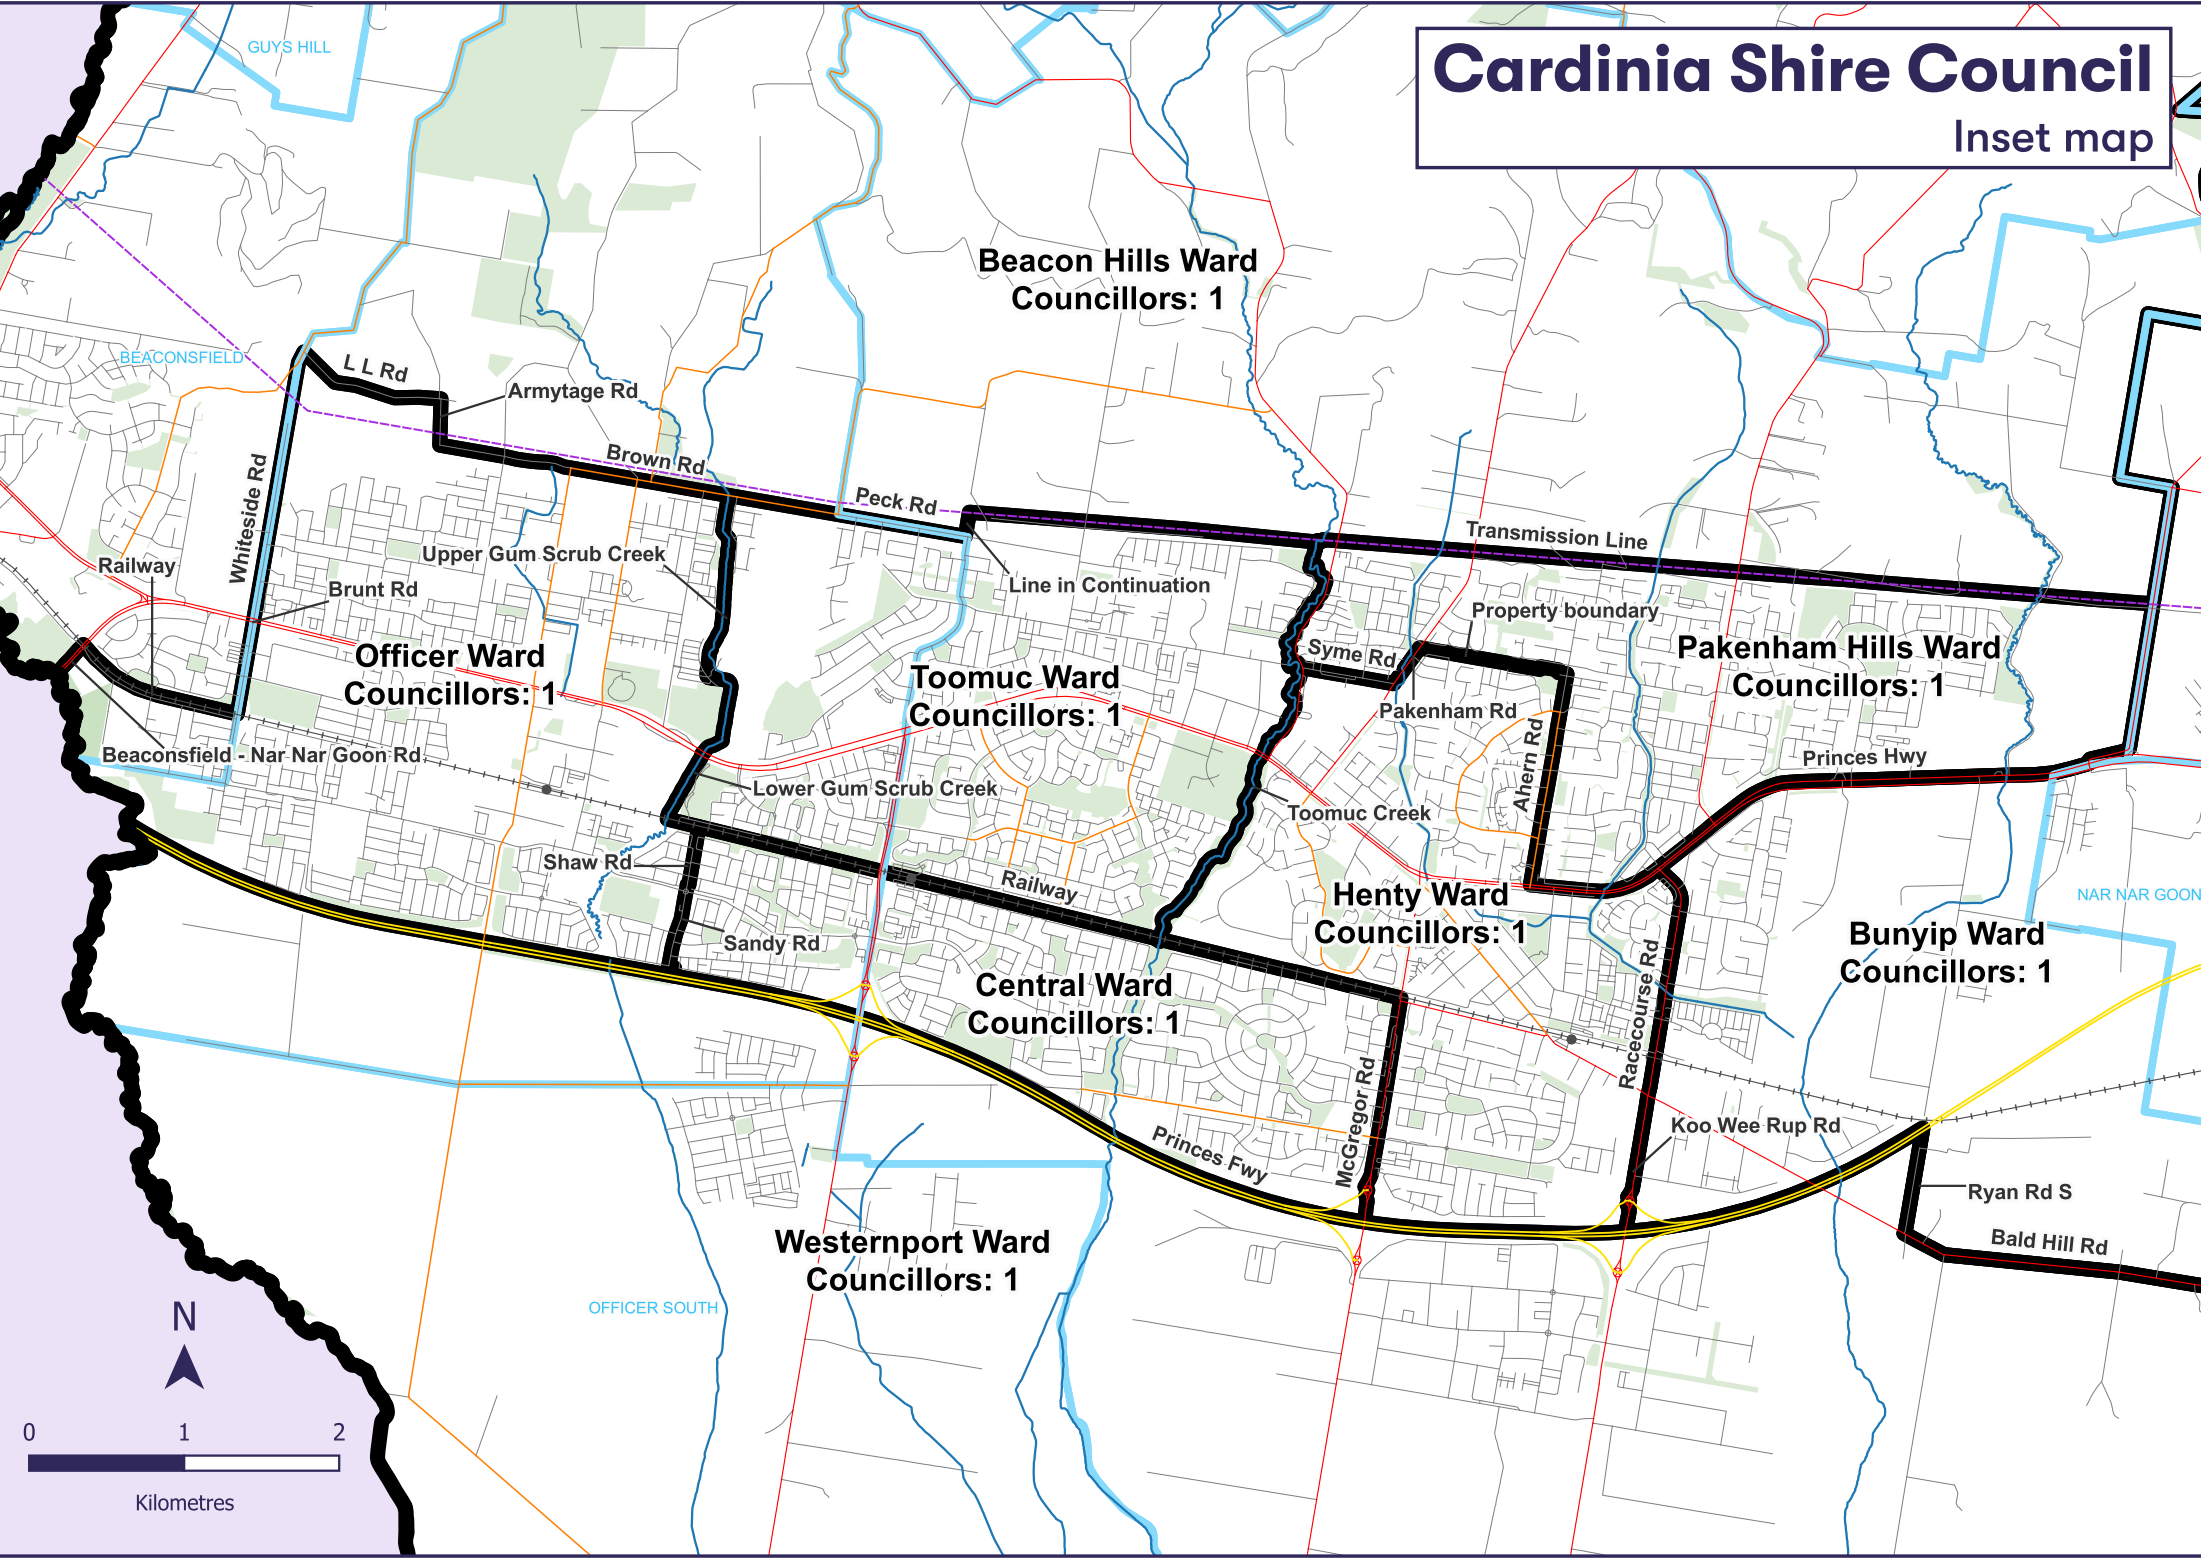

Cardinia Shire Council

Inset map

Beacon Hills Ward
Councillors: 1

Officer Ward
Councillors: 1

Toomuc Ward
Councillors: 1

Pakenham Hills Ward
Councillors: 1

Henty Ward
Councillors: 1

Central Ward
Councillors: 1

Bunyip Ward
Councillors: 1

Westernport Ward
Councillors: 1