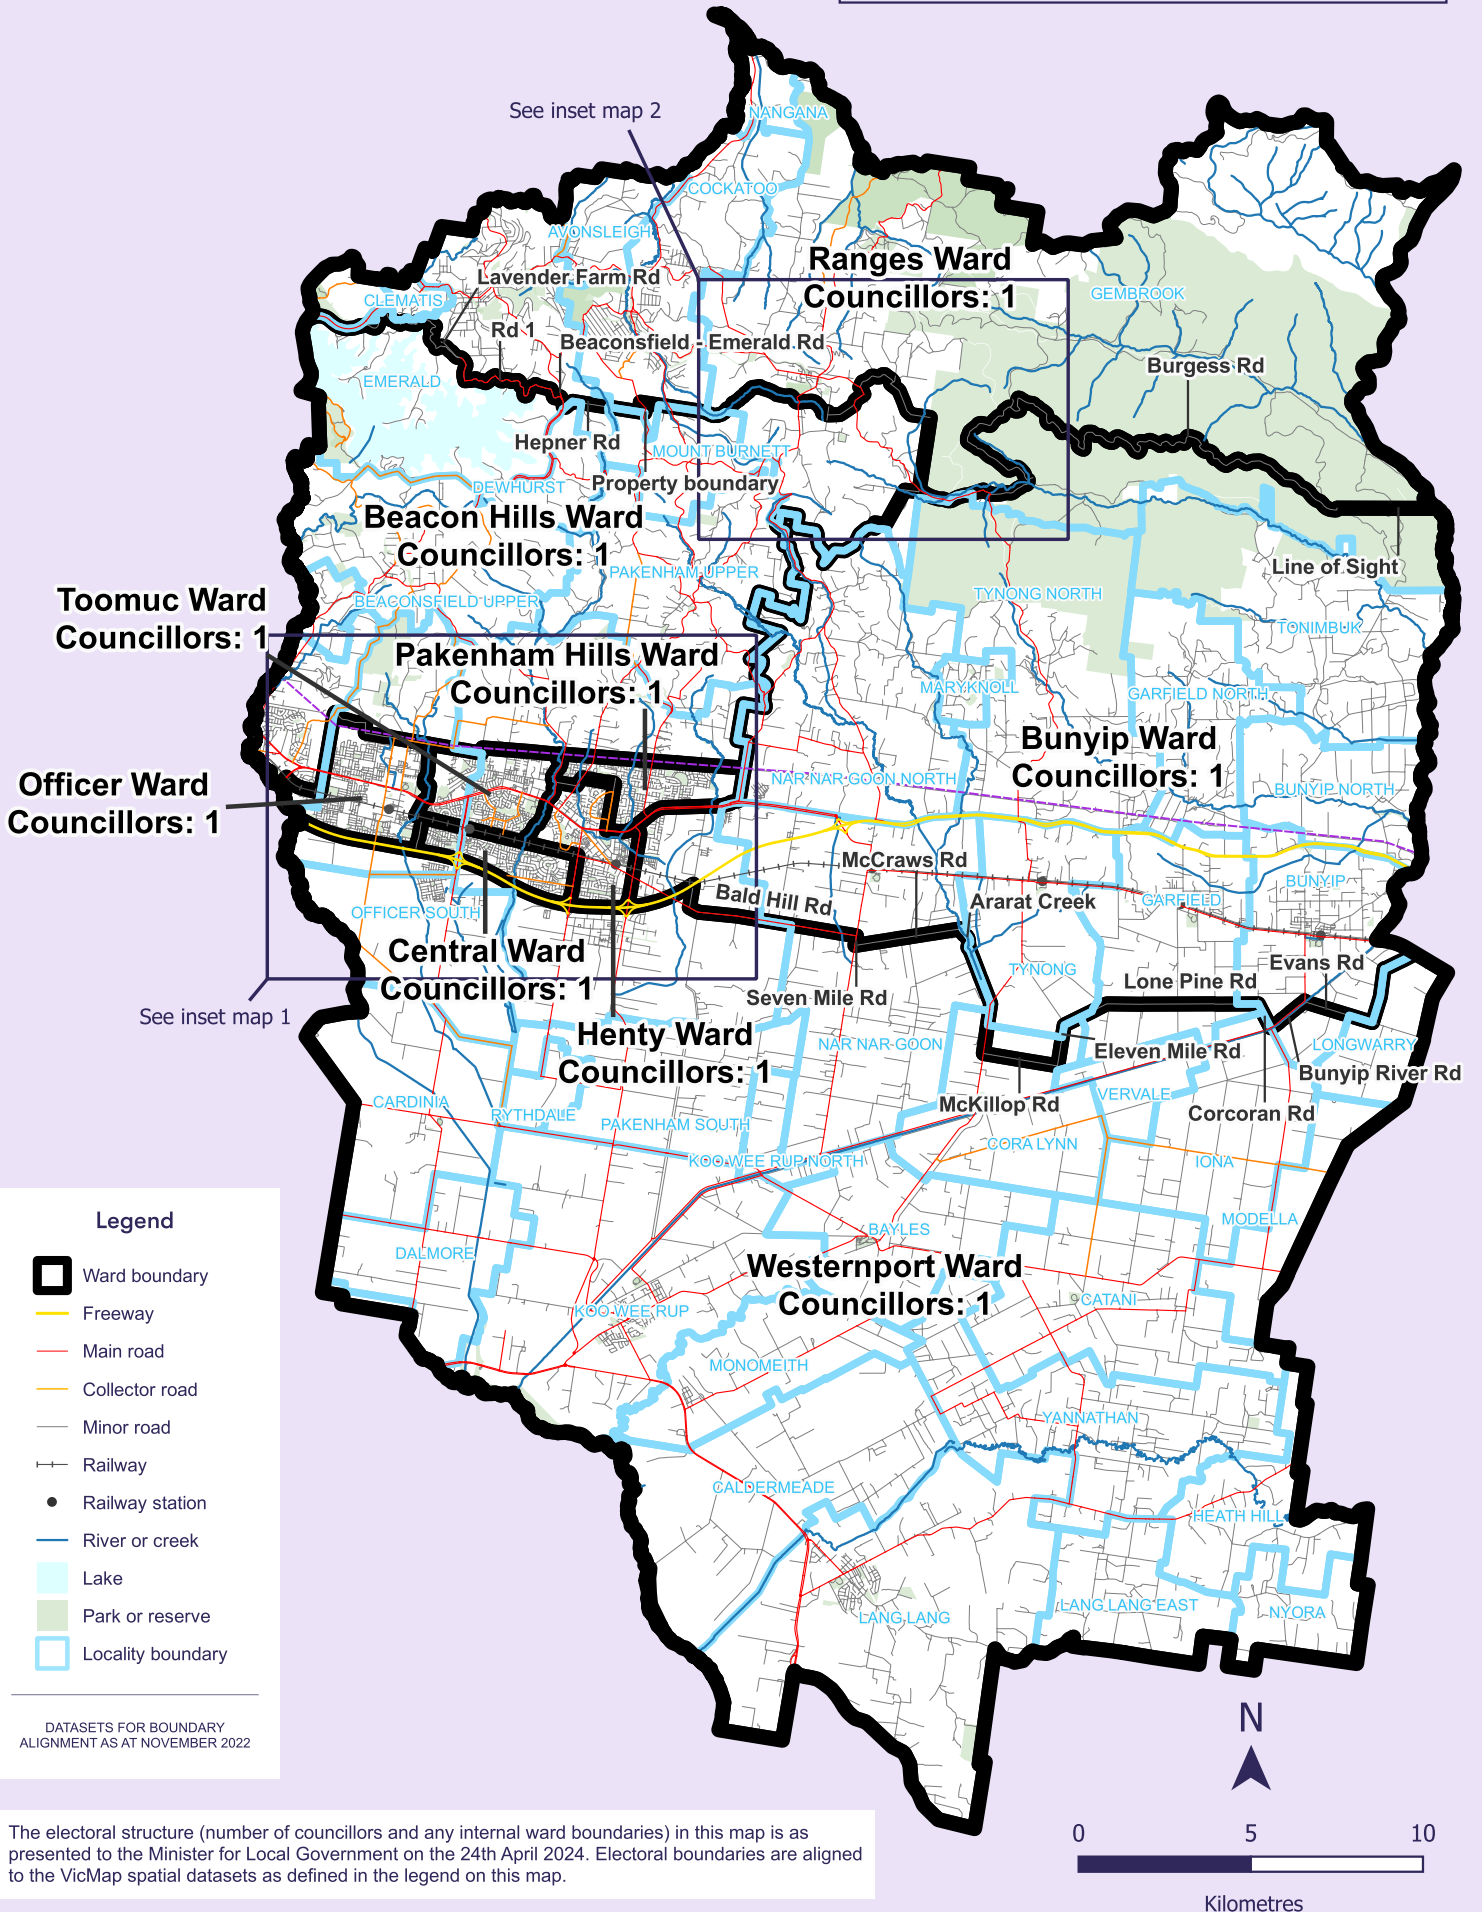

Cardinia Shire Council Electoral Structure

NOTE: By Order in Council under section 15(1)(b)(iii) of the Local Government Act 2020, the boundaries of wards of the municipal district of the Cardinia Shire Council are specified as described in this map.

The electoral structure (number of councillors and any internal ward boundaries) in this map is as presented to the Minister for Local Government on the 24th April 2024. Electoral boundaries are aligned to the VicMap spatial datasets as defined in the legend on this map.

Map prepared by:

Data use:

Layers for alignment:

© State of Victoria
(Department of Energy,
Environment and Climate
Action)

Disclaimer

This content is provided for information purposes only. While every effort has been made to ensure accuracy and authenticity of the content, the Victorian government does not accept any liability to any person for the information provided.